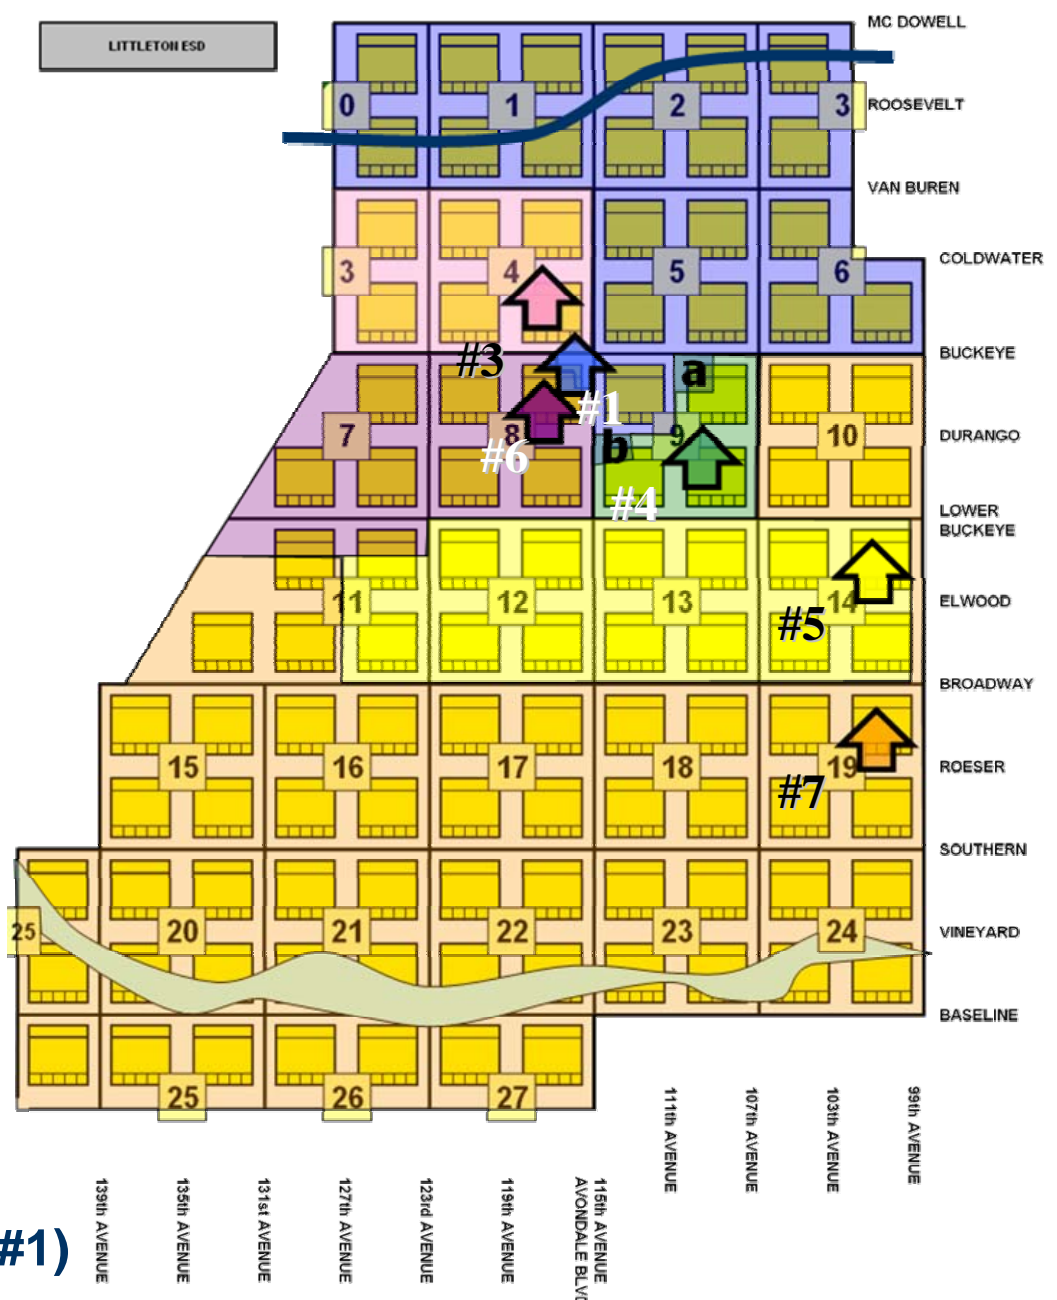

LESD ADOPTED ATTENDANCE AREAS 2008-09

↑ **COLLIER ELEMENTARY (#3)**

350 South 118th Avenue, Avondale, AZ 85323

- Students attend the same as this year without limited capacity for growth.

↑ **COUNTRY PLACE ELEMENTARY (#5)**

10207 West Country Place, Tolleson, AZ 85353

- Students from quadrants 13 & 14 (*Lower Buckeye to Broadway: 99th to 115th*) will continue to attend Country Place.
- Students from quadrants 11b (*below Pioneer*) & 11d (*Pioneer to Broadway: 123rd to 127th*) -AND- from quadrant 12 (*Lower Buckeye to Broadway: 115th to 123rd*) are added from Estrella Vista ES.
- ALL other students attend new School #7.

↑ **ESTRELLA VISTA ELEMENTARY (#6)**

11905 West Cocopah Circle North, Avondale, AZ 85323

- Students attend the same as this year except those in quadrants 11 (*South of Pioneer*) and 12.
- Students in quadrants 11a (*below Pioneer*) & 11c (*Pioneer to Broadway: Agua Fria River to 127th*) will attend School #7.
- Students from quadrants 11b (*below Pioneer*) & 12 (*Pioneer to Broadway: 127th to 123rd & Lower Buckeye to Broadway: 115th to 123rd*) will attend Country Place.
- Add 7th and 8th grades.

↑ **LITTLETON ELEMENTARY (#1)**

1252 South Avondale Blvd. Avondale, AZ 85323

- (*Buckeye to Lower Buckeye: 99th to 107th*) will attend School #7.
- Add 7th and 8th grades.

↑ **QUENTIN ELEMENTARY (#4)**

11050 West Whyman Avenue, Avondale, AZ 85323